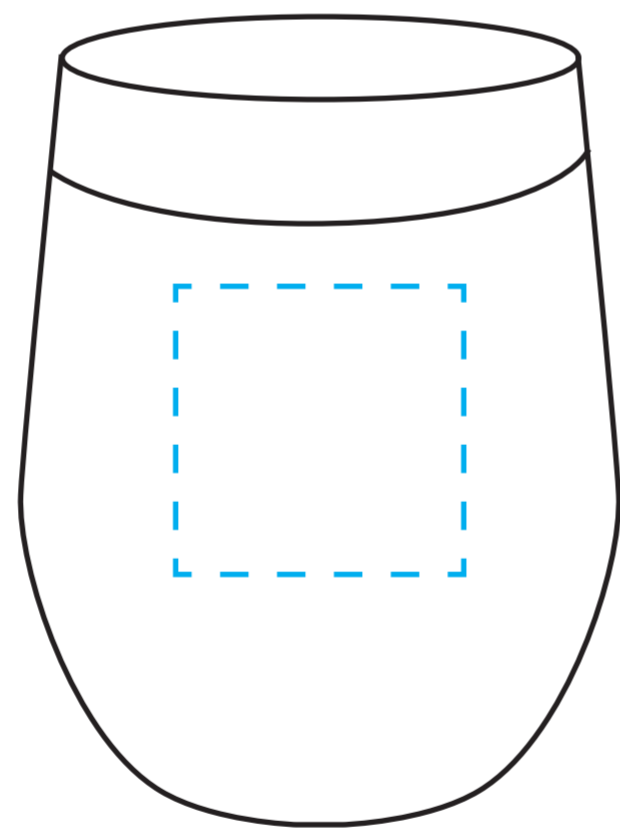

# SM890

BOTTLE

TUMBLERS

BOX

Imprint Area:

Bottle: 3"W x 3"H

Tumbler: 1.5"W x 1.5"H

(Optional) Box: 3.5" W x 3.5"H