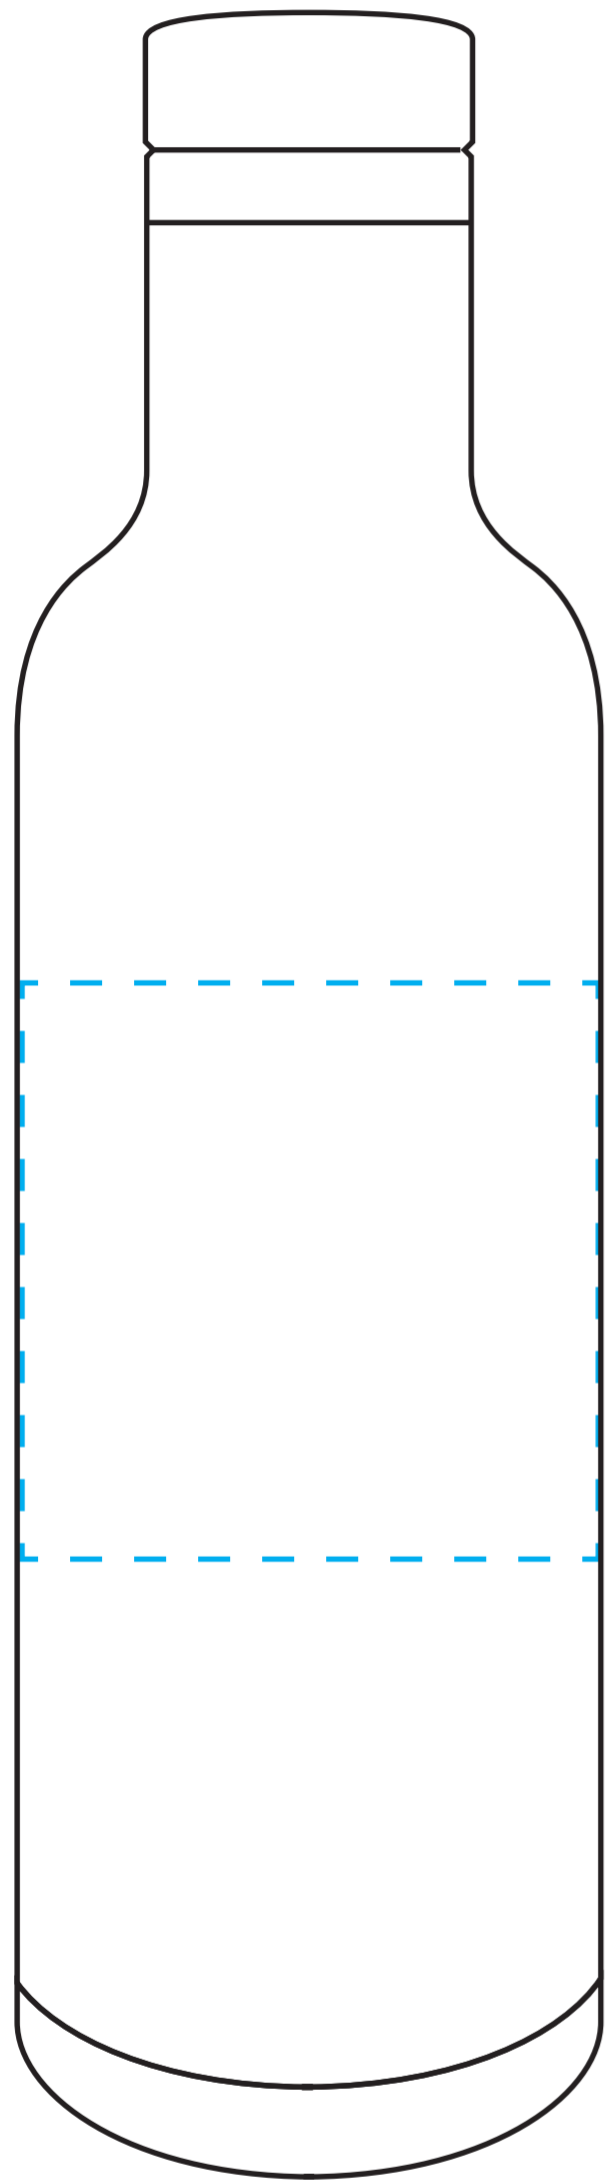

# SM890

BOTTLE

TUMBLERS

BOX

Imprint Area:

Bottle: 3"W x 3"H

Tumbler: 1.5"W x 1.5"H

(Optional) Box: 3.5" W x 3.5"H