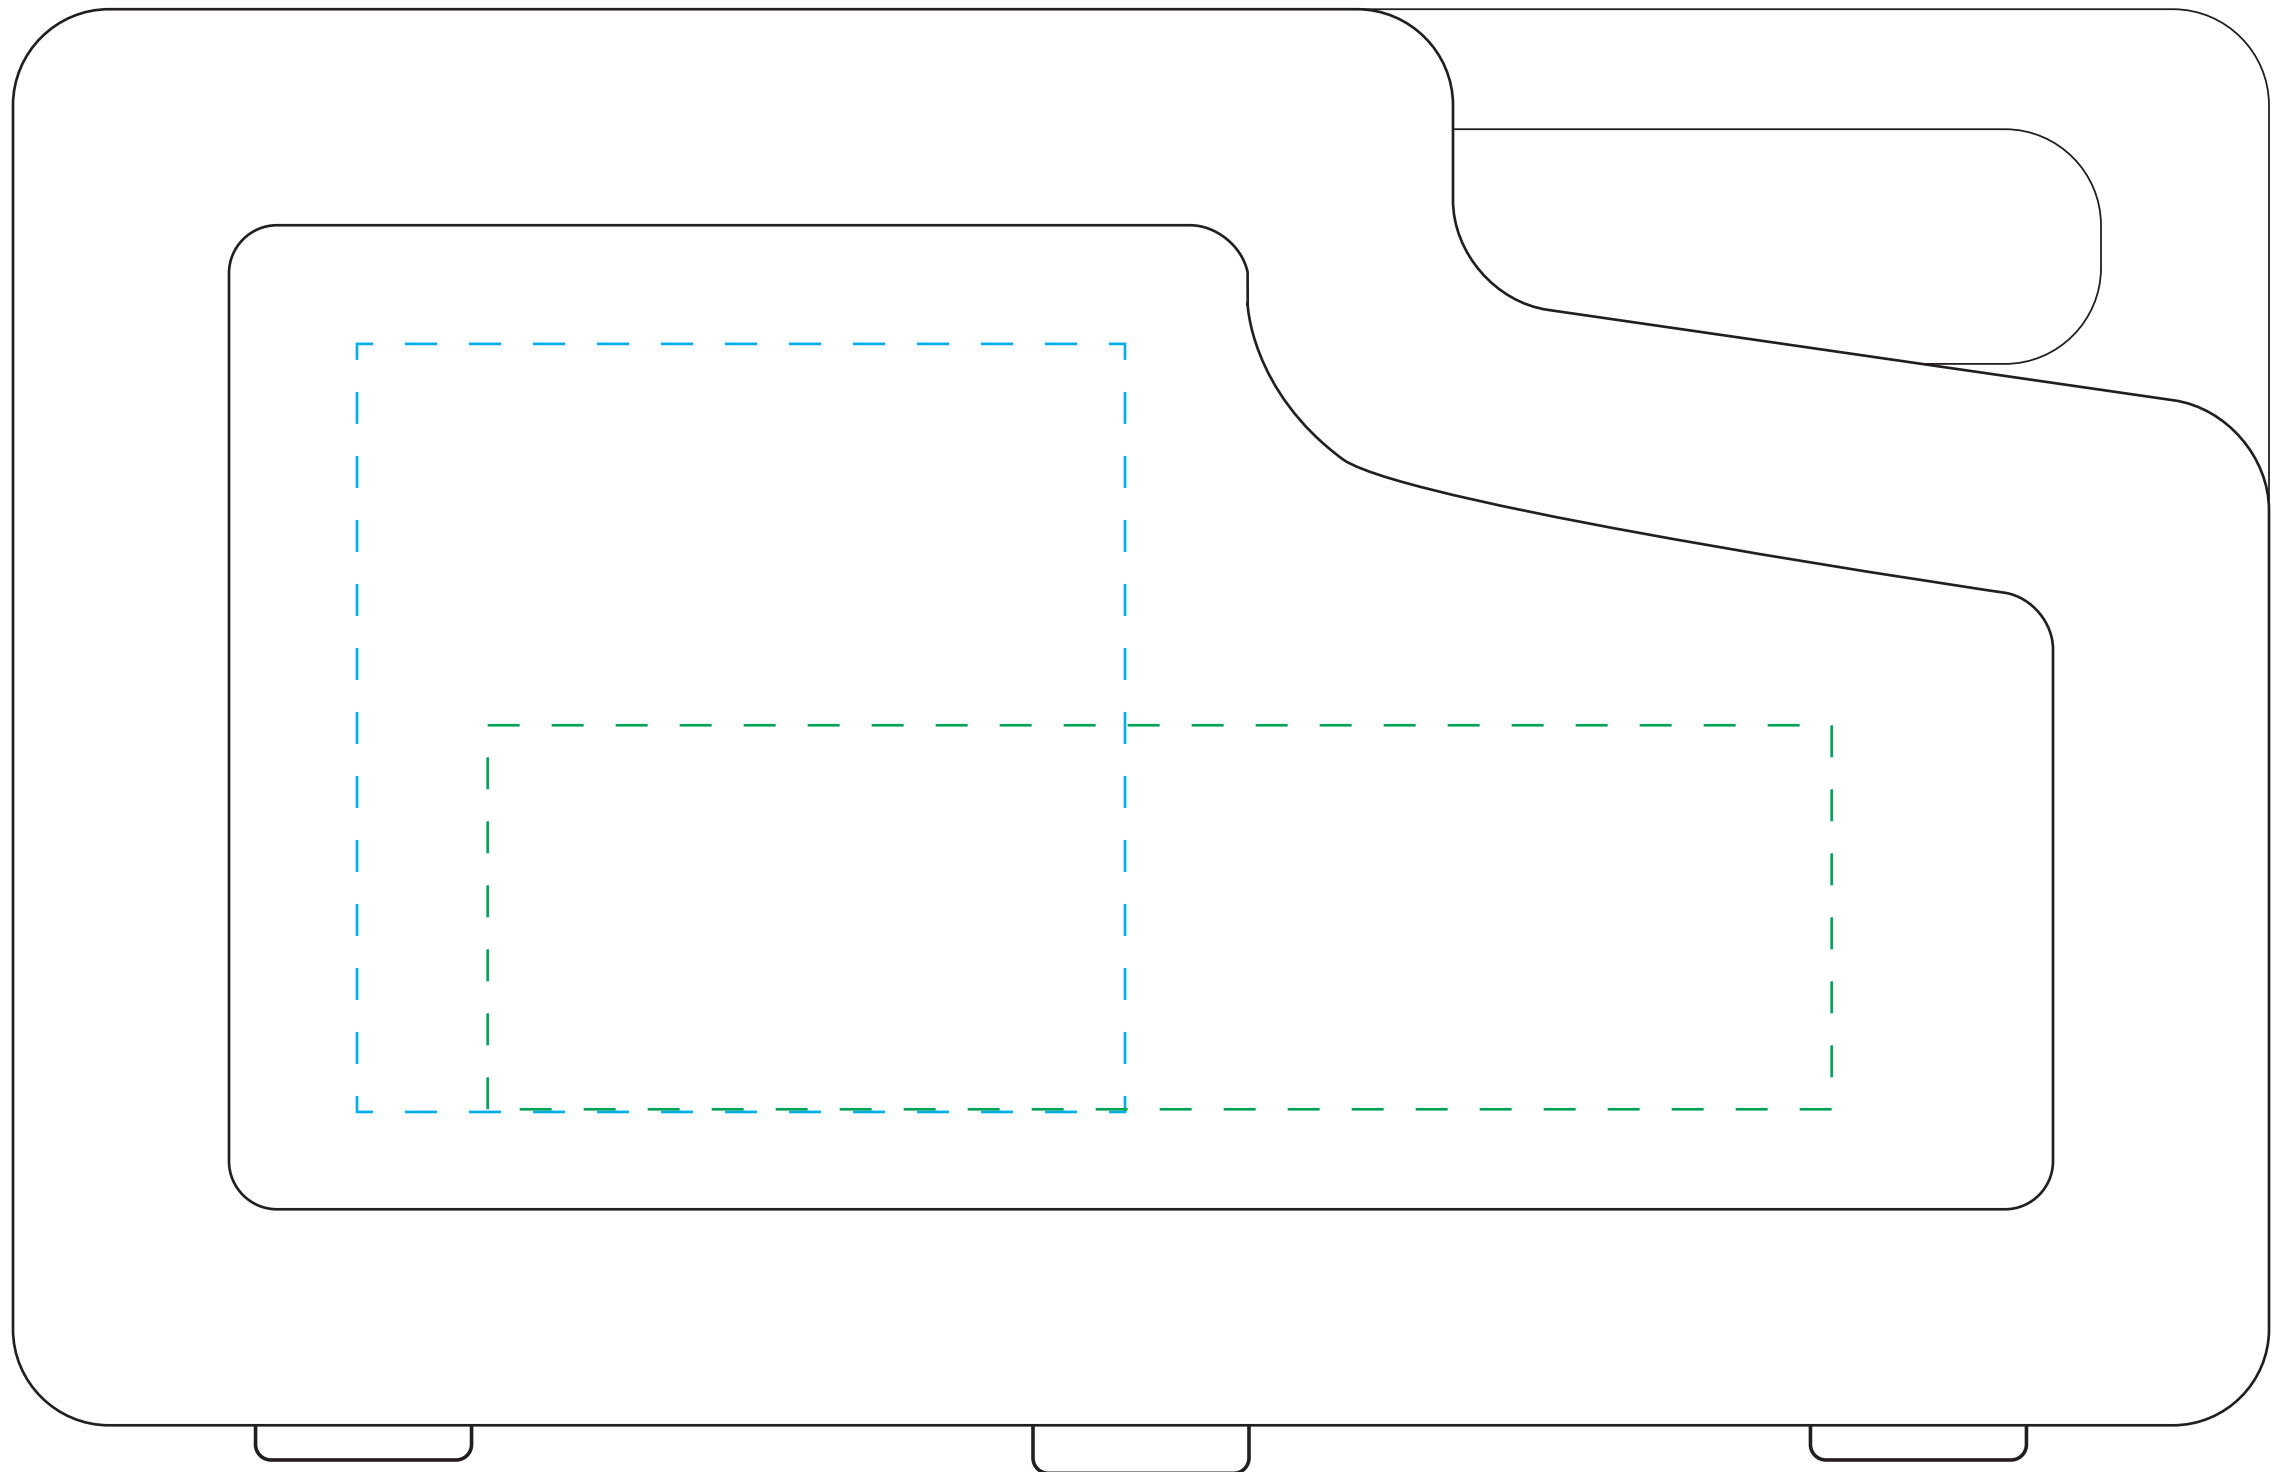

TS931

Imprint Area:

4”h x 4”w or 2”h x 7”w